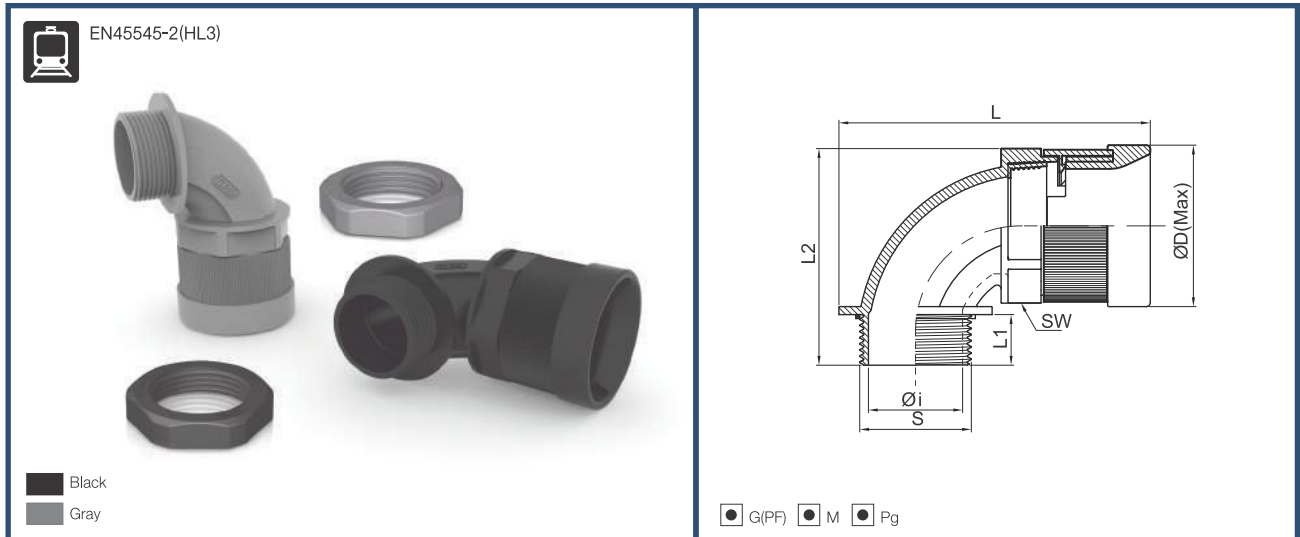

PWC IP68

- Material : High Quality Polyamide 6
- Degrees of Protection : IP 68 (EN 60529)
- The max, Instantaneous Temperature : -40°C to +105°C
- Short Term : up to +150° C
- Self-Extinguishing : UL94-HB / Free of Halogen Phosphorous and cadmium
- Color : Black & Gray
- Application : Machine tool, Shipbuilding, Tramway, Industrial / Automatic Machinery, Printing Machine etc. Joint box with connector
- Certification : 

>> Product size

PF Thread (JIS B0202)

| Black | Gray | Thread | Tube Size | S | L1 | L2 | L | Øi | ØD | SW |
|-----------|-----------|---------|-----------|------|------|------|-------|------|------|------|
| PWC-G10B | PWC-G10G | G1/2" | 10 | 20,9 | 13,0 | 45,1 | 60,7 | 12,0 | 25,0 | 19,7 |
| PWC-G12B | PWC-G12G | G1/2" | 12 | 20,9 | 13,0 | 45,8 | 60,8 | 15,0 | 27,6 | 22,8 |
| PWC-G16B | PWC-G16G | G1/2" | 16 | 20,9 | 13,0 | 51,4 | 68,2 | 15,2 | 33,0 | 28,0 |
| PWC-G22B | PWC-G22G | G3/4" | 22 | 26,4 | 15,0 | 62,6 | 85,2 | 22,0 | 43,0 | 37,5 |
| PWC-G28B | PWC-G28G | G1" | 28 | 33,2 | 15,0 | 71,6 | 100,9 | 27,0 | 48,8 | 43,0 |
| PWC-G368B | PWC-G368G | G1 1/4" | 28 | 41,9 | 15,0 | 71,6 | 100,9 | 30,5 | 48,8 | 43,0 |
| PWC-G36B | PWC-G36G | G1 1/4" | 36 | 41,9 | 19,0 | 81,3 | 116,9 | 33,0 | 60,6 | 52,2 |
| PWC-G42B | PWC-G42G | G1 1/2" | 48 | 47,8 | 19,0 | 97,0 | 135,4 | 40,8 | 71,8 | 64,0 |
| PWC-G48B | PWC-G48G | G2" | 48 | 59,6 | 19,0 | 97,0 | 135,4 | 50,0 | 71,8 | 64,0 |